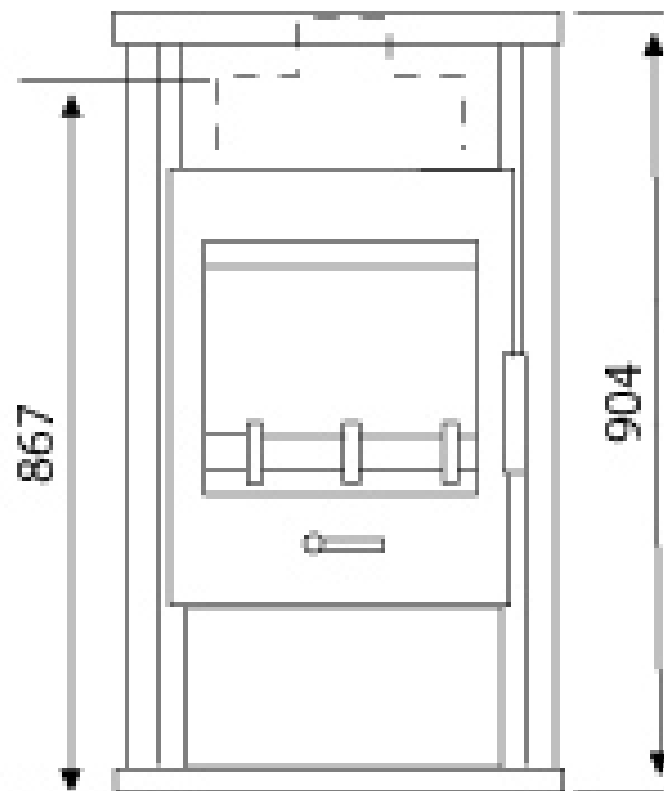

- 6 kW
- Double walled construction - grey
- Window aircleaning system
- Cast iron grade
- Fireclay firebox
- Flue connection top: 150 mm
- H x W x D: 904x557x407 mm
- For continuous use
- Fuel: wood, lignite

Certification	1.BImSchV 1.+2.Stufe, CE, 15aB-VG, VKF
Heat output (kW)	6,0
Min-max heat output (kW)	2,9-6,1
Heat capacity (m3)	116
Flue gas quantity (g/s)	7,4
Flue gas temperature (C)	238
Air needs Pa	12
Size H x W x D (mm)	904x557x407
Fuel	wood, lignite
Window size H x W (mm)	300 x 300
Firebox size W x D x H (mm)	300x280x280
Net weight (kg)	88