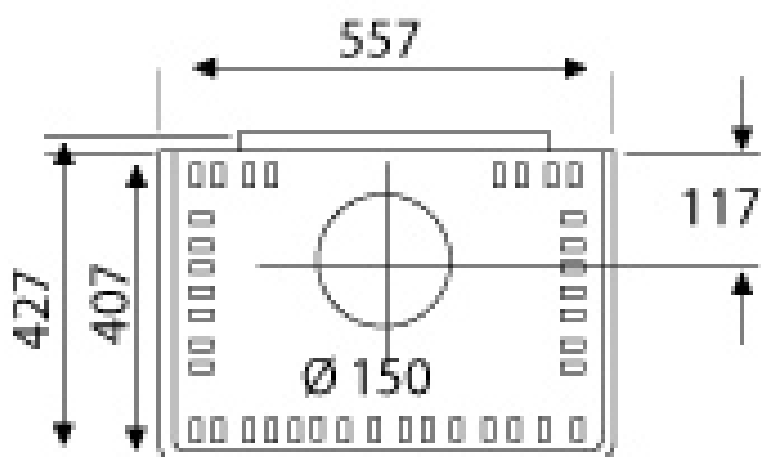

- 6 kW
- Double walled construction - grey
- Window aircleaning system
- Cast iron grade
- Fireclay firebox
- Flue connection top: 150 mm
- H x W x D: 904x557x407 mm
- For continuous use
- Fuel: wood, lignite

Certification	1.BImSchV 1.+2.Stufe, CE, 15aB-VG, VKF
Heat output (kW)	6,0
Min-max heat output (kW)	2,9-6,1
Heat capacity (m3)	116
Flue gas quantity (g/s)	7,4
Flue gas temperature (C)	238
Air needs Pa	12
Size H x W x D (mm)	904x557x407
Fuel	wood, lignite
Window size H x W (mm)	300 x 300
Firebox size W x D x H (mm)	300x280x280
Net weight (kg)	88